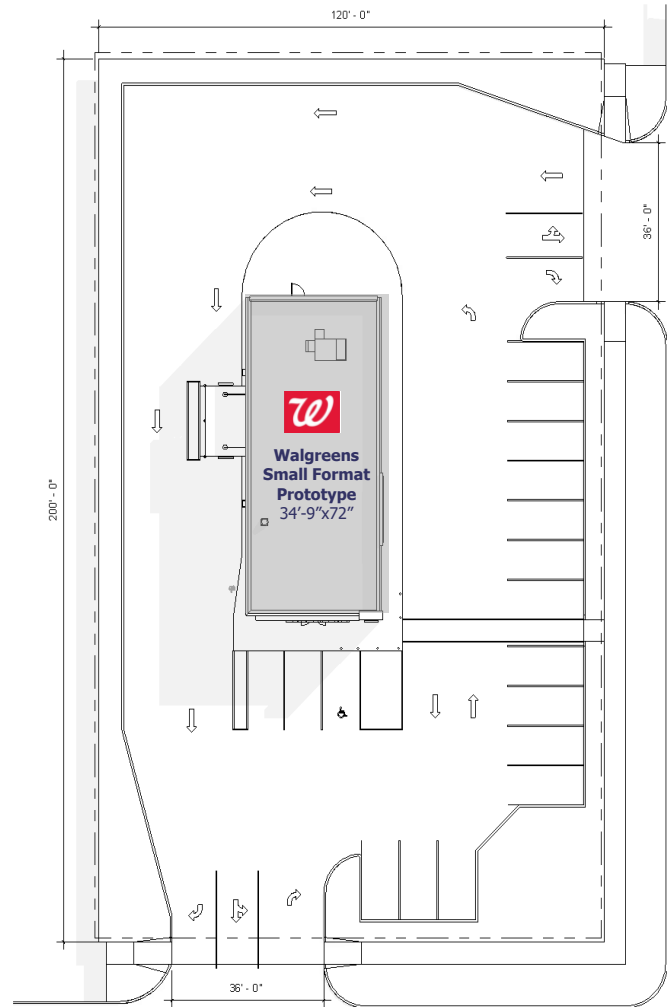

# Small Format Retail Design Guidelines

June 2021

(for external distribution)

# Small Format Retail Site Design

**Site**  
120'x200'

**Building**  
34'-9"x72'

**Parking**  
17

Member of Walgreens Boots Alliance ©2020 Walgreen Co. All rights reserved.

# Small Format Retail – Elevations (for reference)

1 South Elevation  
3/16" = 1'-0"

3 East Elevation  
3/16" = 1'-0"

2 North Elevation  
3/16" = 1'-0"

4 West Elevation  
3/16" = 1'-0"

Member of Walgreens Boots Alliance ©2020 Walgreen Co. All rights reserved.