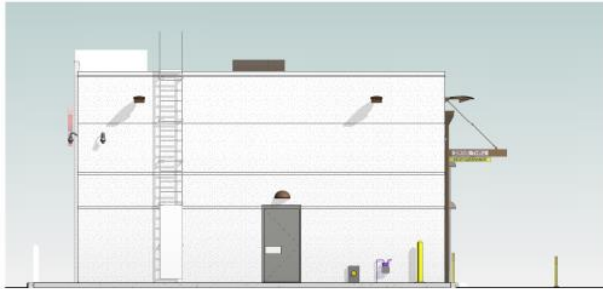

# Small Format Retail Site Design

**Site**  
120'x200'

**Building**  
34'-9"x72'

**Parking**  
17

Member of Walgreens Boots Alliance ©2020 Walgreen Co. All rights reserved.

# Small Format Retail – Elevations (for reference)

1 South Elevation  
3/16" = 1'-0"

3 East Elevation  
3/16" = 1'-0"

2 North Elevation  
3/16" = 1'-0"

4 West Elevation  
3/16" = 1'-0"

Member of Walgreens Boots Alliance ©2020 Walgreen Co. All rights reserved.